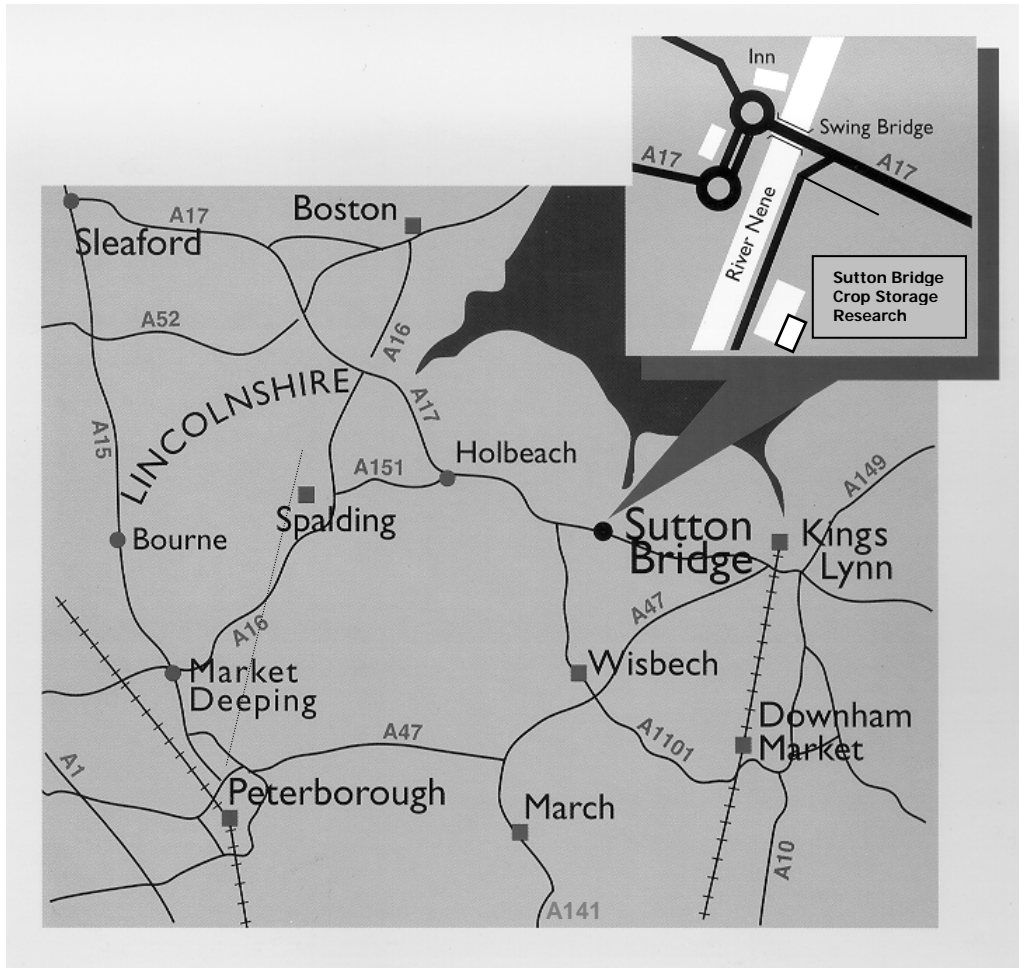

How to find us

East Bank, Sutton Bridge, Spalding, Lincolnshire, PE12 9YD
Tel: 01406 351444, Fax: 01406 351125

BY ROAD: Sutton Bridge Crop Storage Research (SBCSR) is located ¼ mile south of the A17 along East Bank (signposted from A17), 9 miles west of Kings Lynn.

From the west, access from Peterborough is via the A47 (to Wisbech), A1101 (Long Sutton) & A17.

From Grantham via the A52 (Boston) & A17.

From Newark via the A17.

The turning to Sutton Bridge Crop Storage Research is immediately next to the bridge on the Kings Lynn side.

BY RAIL/BUS: Closest stations are Peterborough (30 miles), Spalding (20 miles) or Kings Lynn (10 miles).

Please note: We share a site with Produce World Solanum. Please follow the SBCSR site signs to reception.